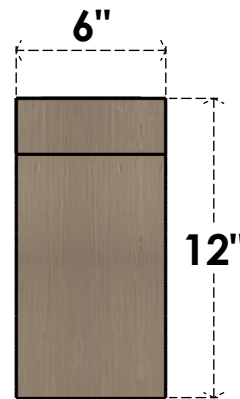

ITEM NUMBER: CORU06X18X12STORCPR

6"W X 18"D X 12"H SERIES 3 CLASSIC STOCKPORT ROUGH CEDAR
TIMBERTHANE FAUX WOOD CORBEL, PRIMED

SIDE PROFILE

FRONT PROFILE

ISOMETRIC

EKENA MILLWORK
2300 WEST MAIN ST.
CLARKSVILLE, TX 75426
TOLL FREE: 866-607-0453
WWW.EKENAMILLWORK.COM