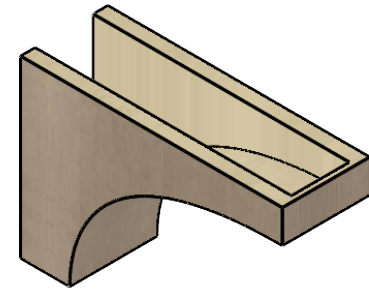

ITEM NUMBER: CORU06X18X12STORCPR

6"W X 18"D X 12"H SERIES 3 CLASSIC STOCKPORT ROUGH CEDAR
TIMBERTHANE FAUX WOOD CORBEL, PRIMED

SIDE PROFILE

FRONT PROFILE

ISOMETRIC

EKENA MILLWORK
2300 WEST MAIN ST.
CLARKSVILLE, TX 75426
TOLL FREE: 866-607-0453
WWW.EKENAMILLWORK.COM