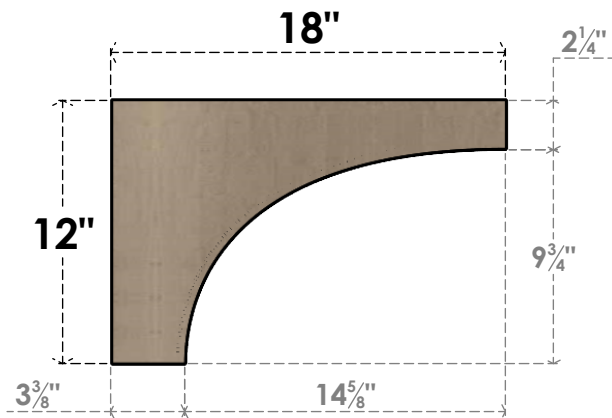

ITEM NUMBER: CORU06X18X12STORCPR

6"W X 18"D X 12"H SERIES 3 CLASSIC STOCKPORT ROUGH CEDAR
TIMBERTHANE FAUX WOOD CORBEL, PRIMED

SIDE PROFILE

FRONT PROFILE

ISOMETRIC

EKENA MILLWORK
2300 WEST MAIN ST.
CLARKSVILLE, TX 75426
TOLL FREE: 866-607-0453
WWW.EKENAMILLWORK.COM

NOTES

1. INSTALLATION TO BE COMPLETED IN ACCORDANCE WITH MANUFACTURER'S SPECIFICATIONS.
2. DRAWING MAY NOT BE TO SCALE
3. THIS DRAWING IS INTENDED FOR DESIGN AND PLANNING PURPOSES ONLY.
4. ALL INFORMATION CONTAINED HEREIN WAS CURRENT AT THE TIME OF DEVELOPMENT BUT MUST BE REVIEWED AND APPROVED BY THE PRODUCT MANUFACTURER TO BE CONSIDERED ACCURATE.
5. TIMBERTHANE ARCHITECTURAL PRODUCTS ARE MADE FROM HIGH DENSITY URETHANE AND COME FACTORY PRIMED